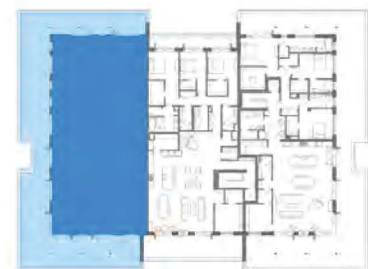

408 Longshore Drive
Ann Arbor, Michigan 48105

UNIT "M"

Unit "M" Total Area	6,762 sf
Interior	3,600 sf
Exterior	2,450 sf
Garage / Enclosed	712 sf

Unit Plan

First Floor Plan - Unit Entry

Garage Plan

4th Floor

1st Floor

Garage Level

Location Plans

3D Location View - Southwest

3D Location View - Northwest

Reinhart
REALTORS
Lisa Stelter | 734.645.7909
Brynn Stelter | 734.277.2531

HOBBS + BLACK
ARCHITECTS

PHOENIX
CONTRACTORS, INC