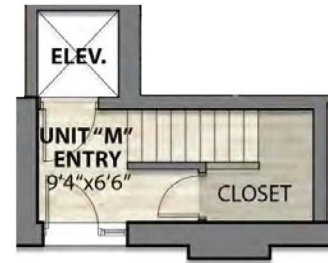

408 Longshore Drive
Ann Arbor, Michigan 48105

UNIT "M"

Unit "M" Total Area	6,762 sf
Interior	3,600 sf
Exterior	2,450 sf
Garage / Enclosed	712 sf

Unit Plan

First Floor Plan - Unit Entry

Garage Plan

4th Floor

1st Floor

Garage Level

Location Plans

3D Location View - Southwest

3D Location View - Northwest

Reinhart
REALTORS
Lisa Stelter | 734.645.7909
Brynn Stelter | 734.277.2531

HOBBS + BLACK
ARCHITECTS

PHOENIX
CONTRACTORS, INC