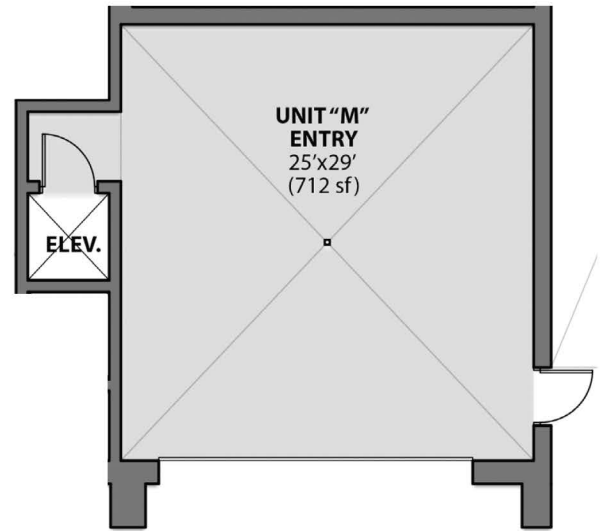

408 Longshore Drive
Ann Arbor, Michigan 48105

UNIT "M"

Unit "M" Total Area	6,762 sf
Interior	3,600 sf
Exterior	2,450 sf
Garage / Enclosed	712 sf

Unit Plan

First Floor Plan - Unit Entry

Garage Plan

4th Floor

1st Floor

Garage Level

Location Plans

3D Location View - Southwest

3D Location View - Northwest

Reinhart
REALTORS
Lisa Stelter | 734.645.7909
Brynn Stelter | 734.277.2531

HOBBS + BLACK
ARCHITECTS

PHOENIX
CONTRACTORS, INC