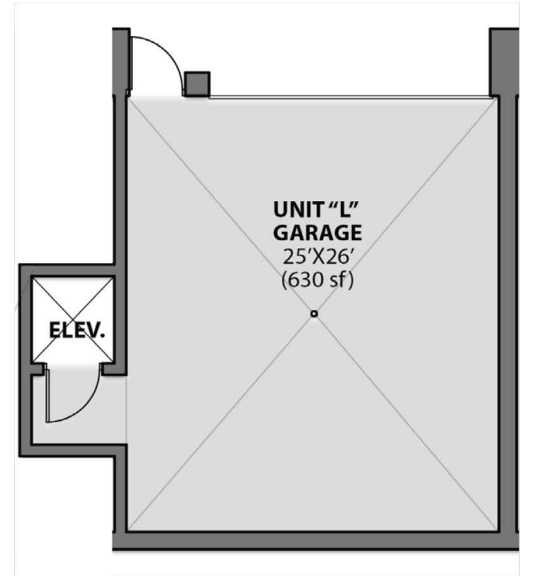

408 Longshore Drive
Ann Arbor, Michigan 48105

UNIT "L"

Unit "L" Total Area	5,390 sf
Interior	3,200 sf
Exterior	1,560 sf
Garage / Enclosed	630 sf

Unit Plan

First Floor Plan - Unit Entry

Garage Plan

3d Location View - Southwest

3rd Floor

1st Floor

Garage Level

Location Plans