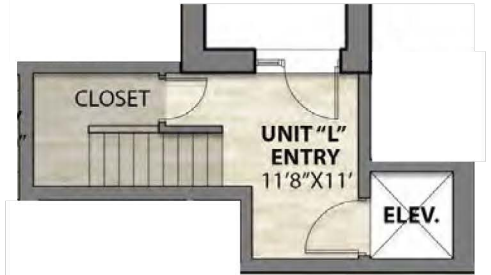

408 Longshore Drive
Ann Arbor, Michigan 48105

UNIT "L"

Unit "L" Total Area	5,390 sf
Interior	3,200 sf
Exterior	1,560 sf
Garage / Enclosed	630 sf

Unit Plan

First Floor Plan - Unit Entry

Garage Plan

3d Location View - Southwest

3rd Floor

1st Floor

Garage Level

Location Plans