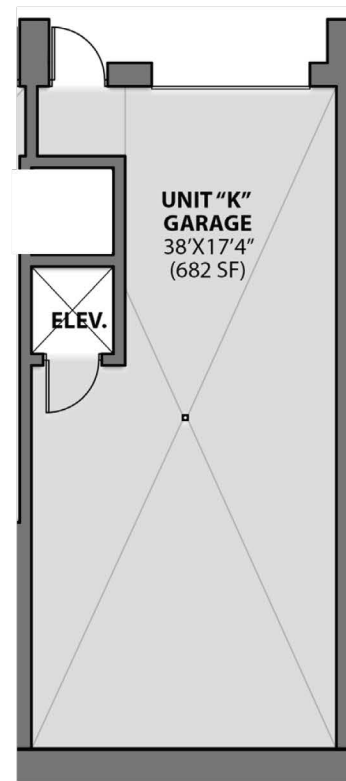

# UNIT "K"

Unit "K" Total Area	5,342 sf
Interior	3,100 sf
Exterior	1,560 sf
Garage / Enclosed	682 sf

Unit Plan

First Floor Plan - Unit Entry

Garage Plan

4th Floor

1st Floor

Garage Level

Location Plans

3d Location View - Southeast

**Reinhart**  
REALTORS  
Lisa Stelter | 734.645.7909  
Brynn Stelter | 734.277.2531

**HOBBS + BLACK**  
ARCHITECTS

\*data factual but not guaranteed