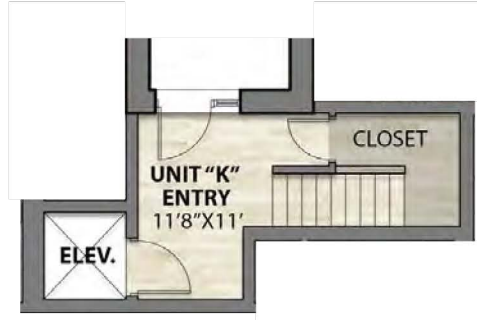

# UNIT "K"

Unit "K" Total Area	5,342 sf
Interior	3,100 sf
Exterior	1,560 sf
Garage / Enclosed	682 sf

Unit Plan

First Floor Plan - Unit Entry

Garage Plan

4th Floor

1st Floor

Garage Level