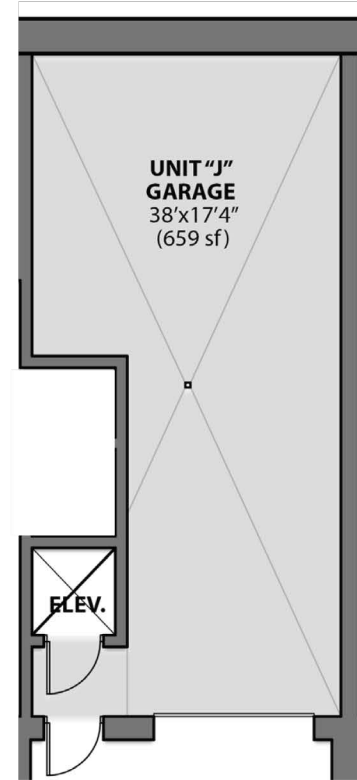

# UNIT "J"

Unit "J" Total Area	4,933 sf
Interior	3,000 sf
Exterior	1,274 sf
Garage / Enclosed	659 sf

Unit Plan

First Floor Plan - Unit Entry

Garage Plan

3rd Floor

1st Floor

Garage Level

Location Plans

3d Location View - Northeast