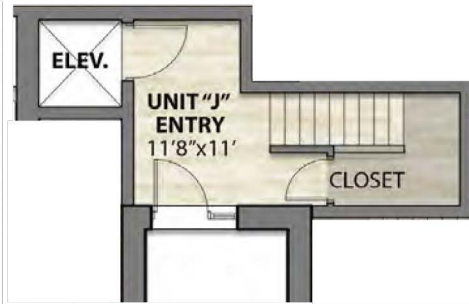

# UNIT "J"

Unit "J" Total Area	4,933 sf
Interior	3,000 sf
Exterior	1,274 sf
Garage / Enclosed	659 sf

Unit Plan

First Floor Plan - Unit Entry

Garage Plan

3rd Floor

1st Floor

Garage Level