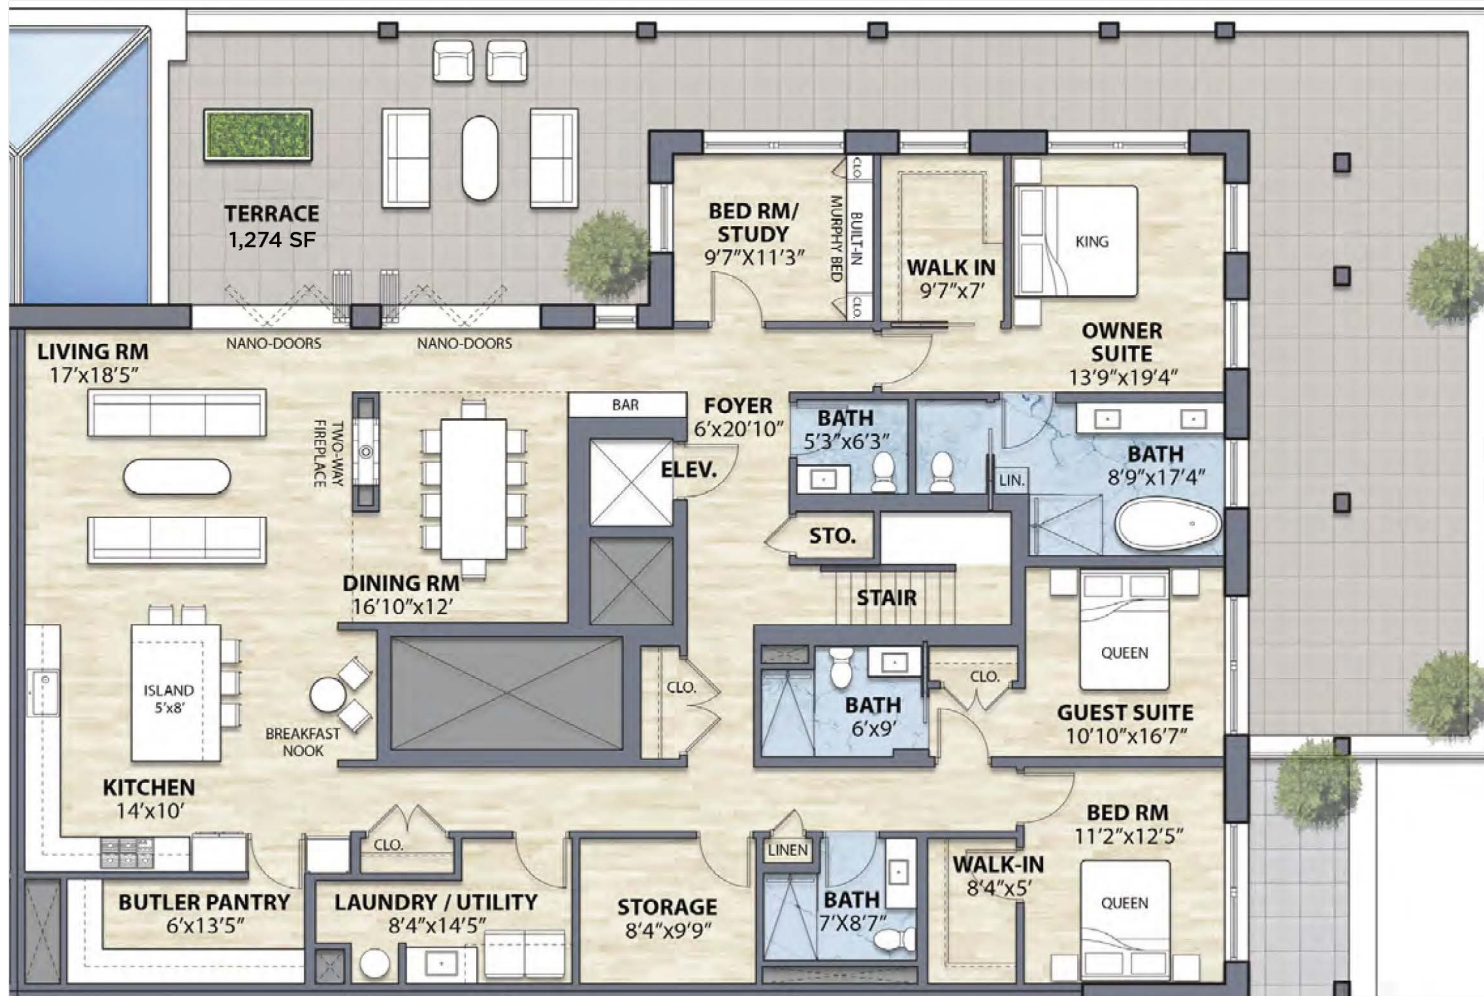

# UNIT "J"

Unit "J" Total Area	4,933 sf
Interior	3,000 sf
Exterior	1,274 sf
Garage / Enclosed	659 sf

Unit Plan

First Floor Plan - Unit Entry

Garage Plan

3rd Floor

1st Floor

Garage Level

Location Plans

3d Location View - Northeast