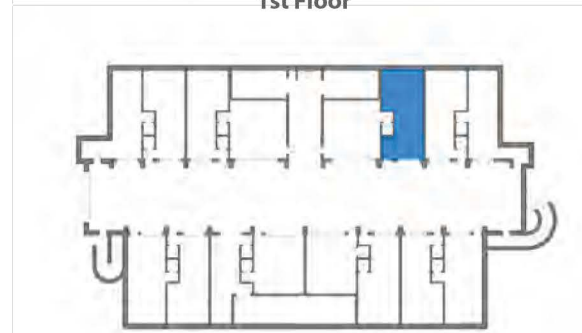

# UNIT "J"

Unit "J" Total Area	4,933 sf
Interior	3,000 sf
Exterior	1,274 sf
Garage / Enclosed	659 sf

Unit Plan

First Floor Plan - Unit Entry

Garage Plan

3rd Floor

1st Floor

Garage Level

Location Plans

3d Location View - Northeast