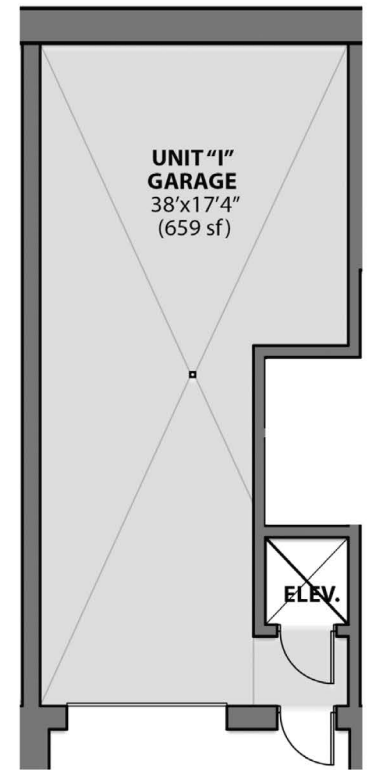

# UNIT "1"

Unit "1" Total Area	4,933 sf
Interior	3,000 sf
Exterior	1,274 sf
Garage / Enclosed	659 sf

Unit Plan

First Floor Plan - Unit Entry

Garage Plan

3d Location View - Northwest

3rd Floor

1st Floor

Garage Level

Location Plans