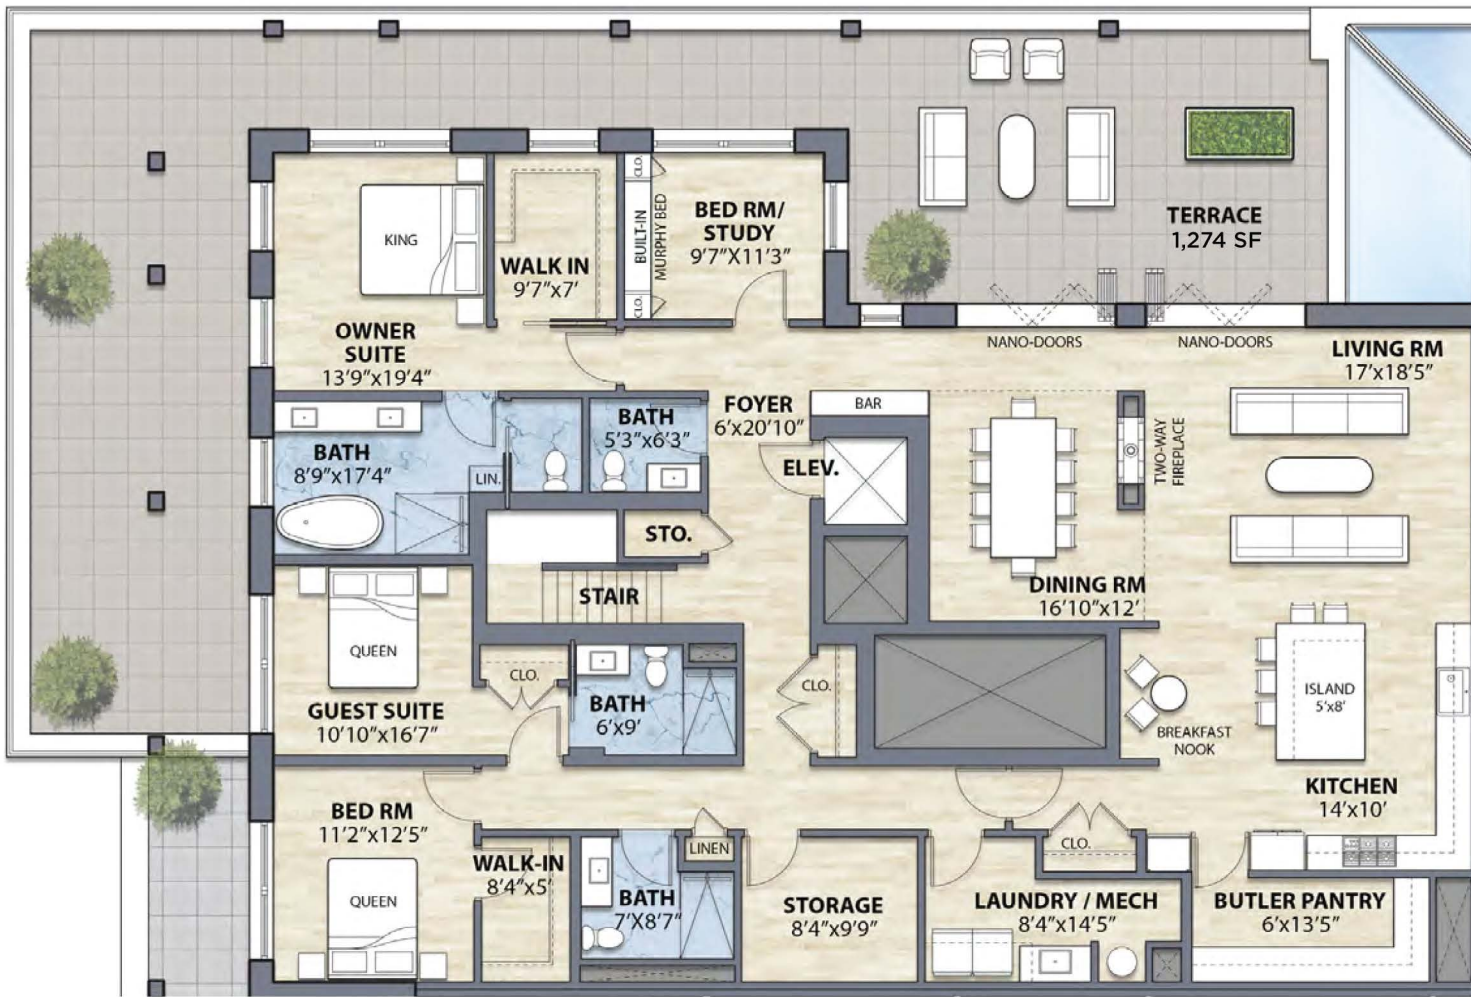

# UNIT "1"

Unit "1" Total Area	4,933 sf
Interior	3,000 sf
Exterior	1,274 sf
Garage / Enclosed	659 sf

Unit Plan

First Floor Plan - Unit Entry

Garage Plan

3d Location View - Northwest

3rd Floor

1st Floor

Garage Level

Location Plans