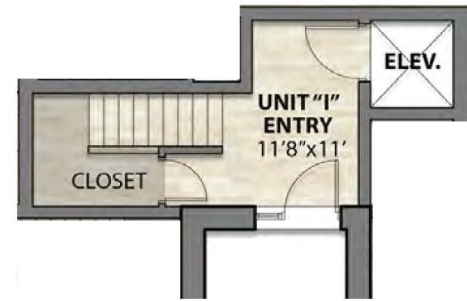

# UNIT "1"

Unit "1" Total Area	4,933 sf
Interior	3,000 sf
Exterior	1,274 sf
Garage / Enclosed	659 sf

Unit Plan

First Floor Plan - Unit Entry

Garage Plan

3d Location View - Northwest

3rd Floor

1st Floor

Garage Level

Location Plans