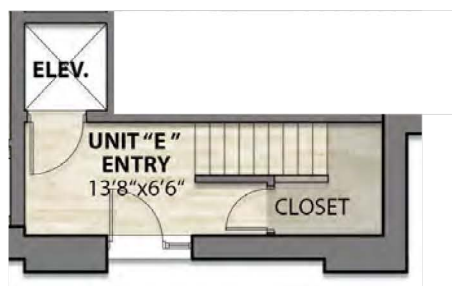

408 Longshore Drive
Ann Arbor, Michigan 48105

UNIT "E"

Unit "E" Total Area	4,172 sf
Interior	3,000 sf
Exterior	559 sf
Garage / Enclosed	613 sf

Unit Plan

First Floor Plan - Unit Entry

Garage Plan

3d Location View - Northwest

2nd Floor

1st Floor

Garage Level

Location Plans