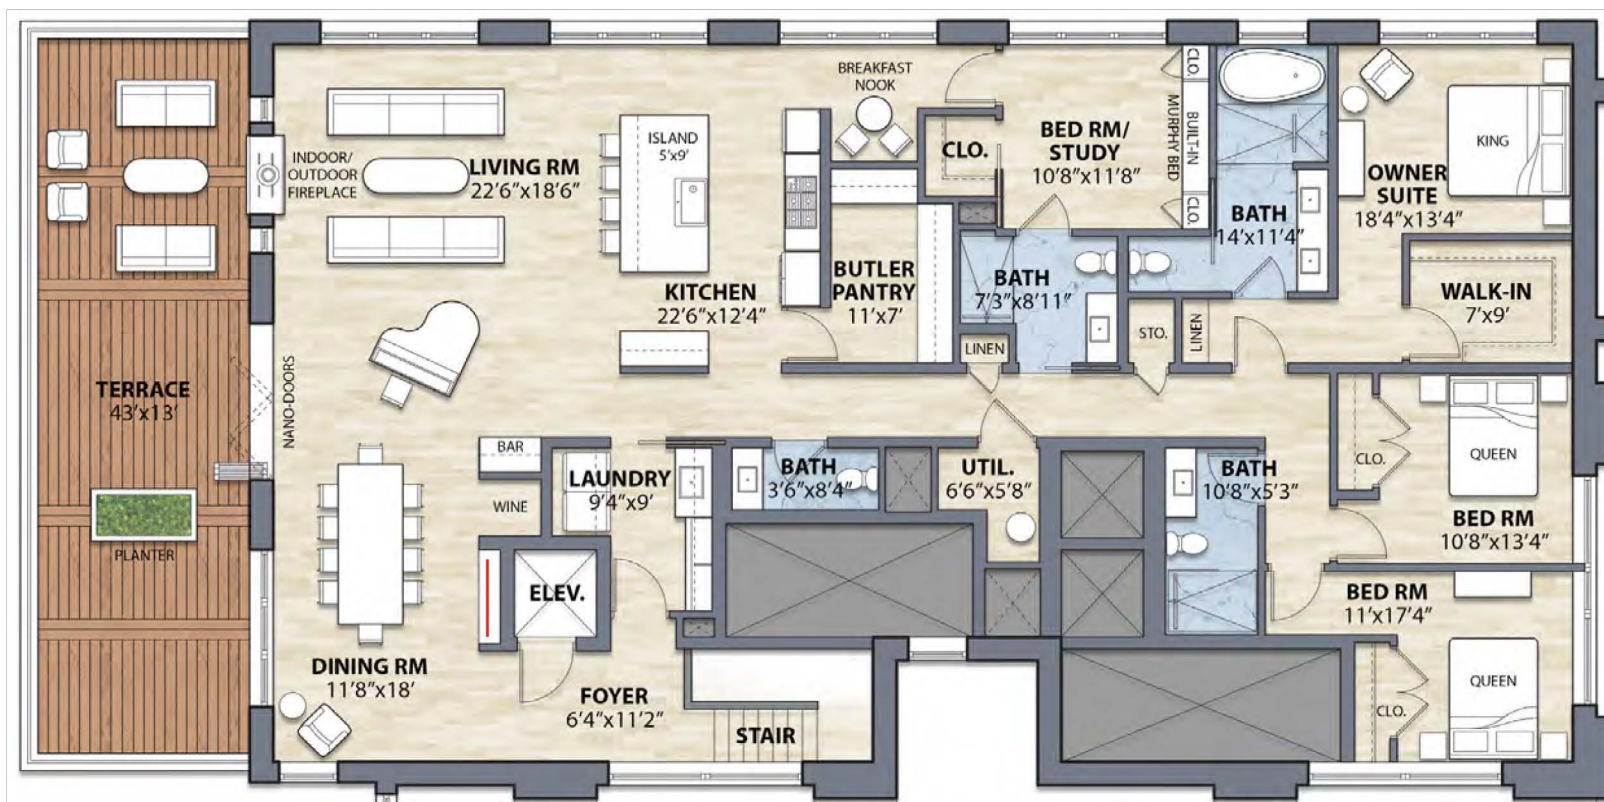

408 Longshore Drive
Ann Arbor, Michigan 48105

UNIT "E"

Unit "E" Total Area	4,172 sf
Interior	3,000 sf
Exterior	559 sf
Garage / Enclosed	613 sf

Unit Plan

First Floor Plan - Unit Entry

Garage Plan

3d Location View - Northwest

2nd Floor

1st Floor

Garage Level

Location Plans