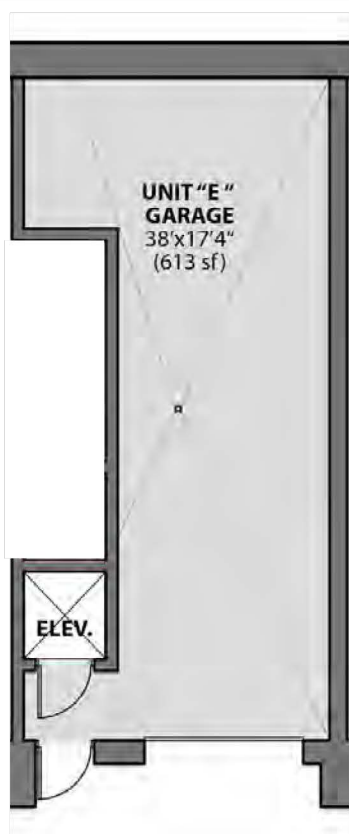

408 Longshore Drive
Ann Arbor, Michigan 48105

UNIT "E"

Unit "E" Total Area	4,172 sf
Interior	3,000 sf
Exterior	559 sf
Garage / Enclosed	613 sf

Unit Plan

First Floor Plan - Unit Entry

Garage Plan

3d Location View - Northwest

2nd Floor

1st Floor

Garage Level

Location Plans