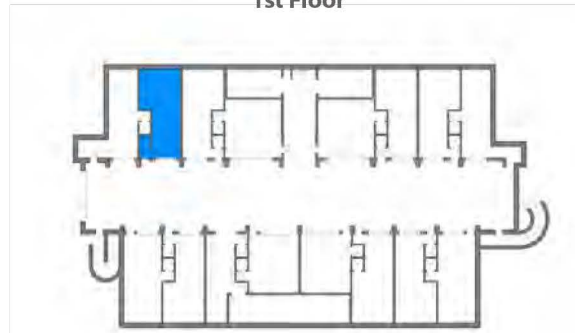

408 Longshore Drive
Ann Arbor, Michigan 48105

UNIT "E"

Unit "E" Total Area	4,172 sf
Interior	3,000 sf
Exterior	559 sf
Garage / Enclosed	613 sf

Unit Plan

First Floor Plan - Unit Entry

Garage Plan

3d Location View - Northwest

2nd Floor

1st Floor

Garage Level

Location Plans