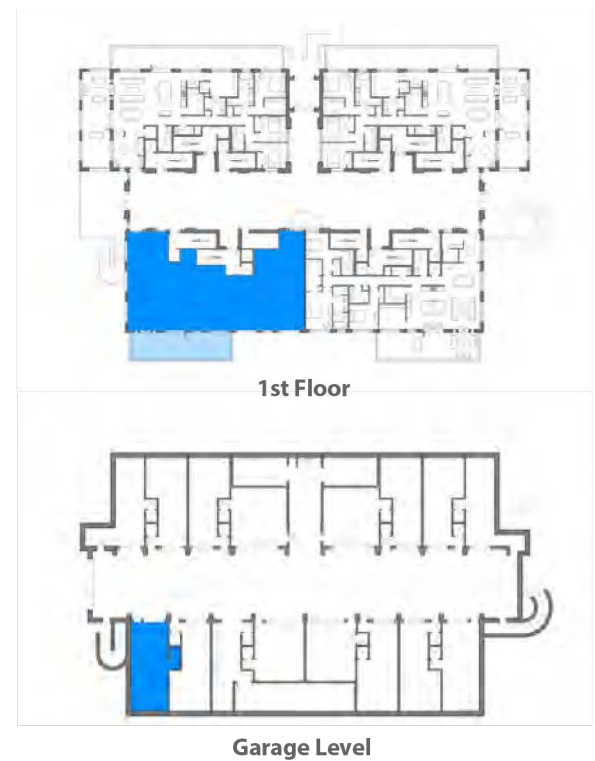

# UNIT "D"

Unit "D" Total Area	3,935 sf
Interior	2,700 sf
Exterior	545 sf
Garage / Enclosed	690 sf

Unit Plan

Garage Plan

3d Location View - Southwest

Location Plans

**Reinhart**  
REALTORS

Lisa Stelter | 734.645.7909  
Brynn Stelter | 734.277.2531