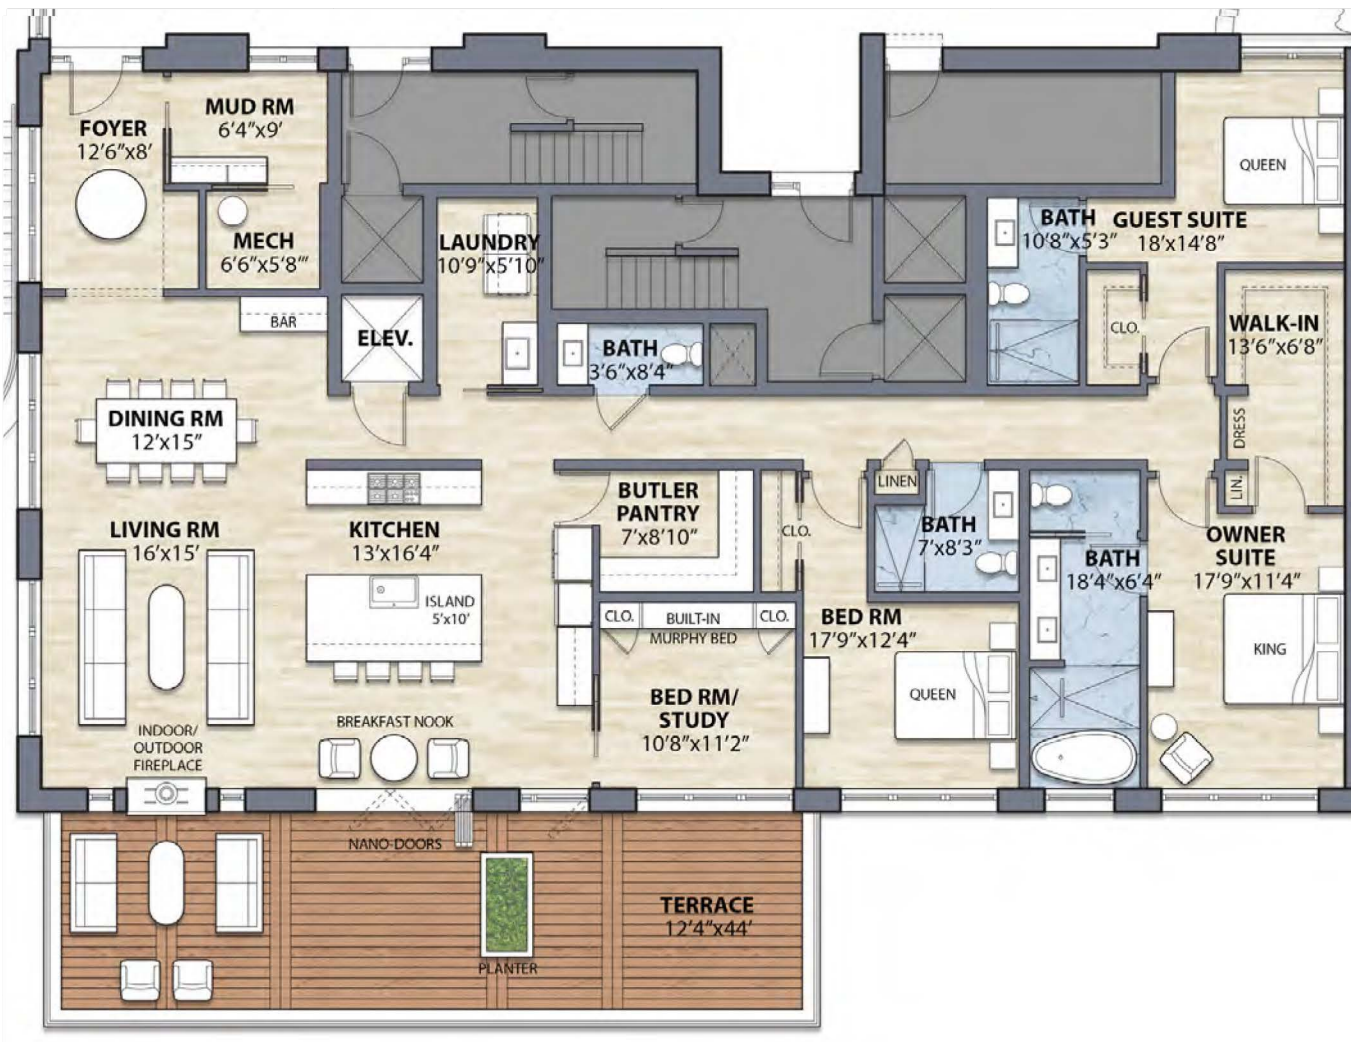

# UNIT "D"

Unit "D" Total Area	3,935 sf
Interior	2,700 sf
Exterior	545 sf
Garage / Enclosed	690 sf

Unit Plan

Garage Plan

3d Location View - Southwest

Location Plans

**Reinhart**  
REALTORS

Lisa Stelter | 734.645.7909  
Brynn Stelter | 734.277.2531