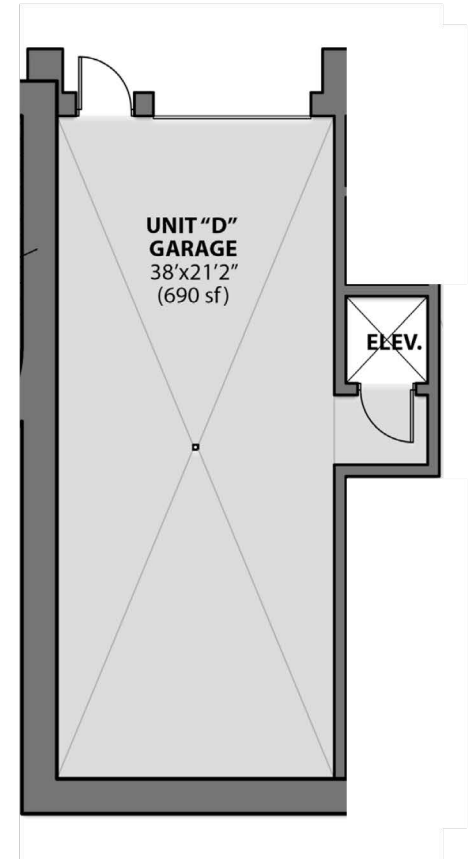

# UNIT "D"

Unit "D" Total Area	3,935 sf
Interior	2,700 sf
Exterior	545 sf
Garage / Enclosed	690 sf

Unit Plan

Garage Plan

3d Location View - Southwest

Location Plans

**Reinhart**  
REALTORS

Lisa Stelter | 734.645.7909  
Brynn Stelter | 734.277.2531