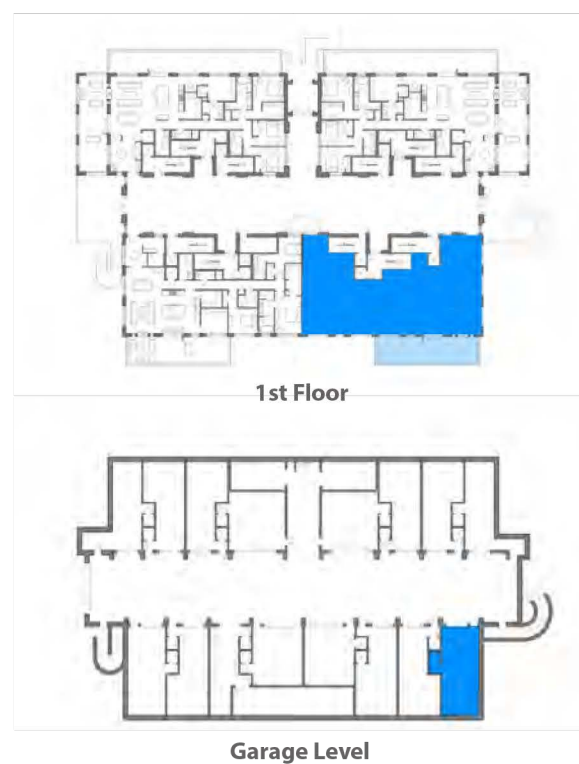

# UNIT "C"

Unit "C" Total Area 3,935 sf	
Interior	2,700 sf
Exterior	545 sf
Garage / Enclosed	690 sf

Garage Plan

Unit Plan

3d Location View - Southeast

Location Plans

**Reinhart**  
REALTORS

Lisa Stelter | 734.645.7909  
Brynn Stelter | 734.277.2531