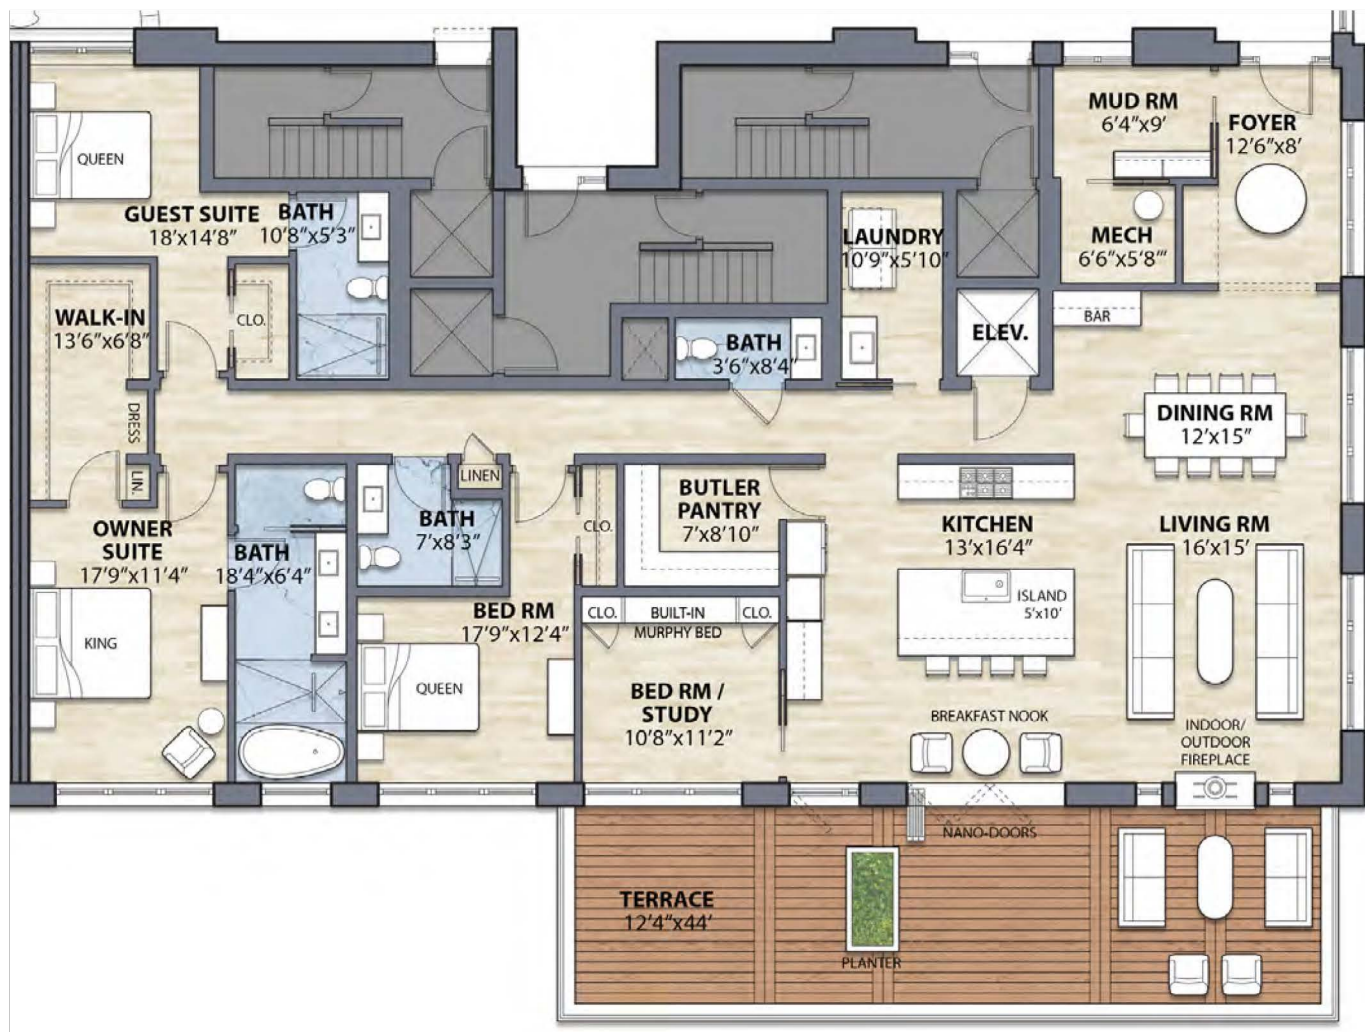

# UNIT "C"

Unit "C" Total Area 3,935 sf	
Interior	2,700 sf
Exterior	545 sf
Garage / Enclosed	690 sf

Garage Plan

Unit Plan

3d Location View - Southeast

Location Plans

**Reinhart**  
REALTORS

Lisa Stelter | 734.645.7909  
Brynn Stelter | 734.277.2531