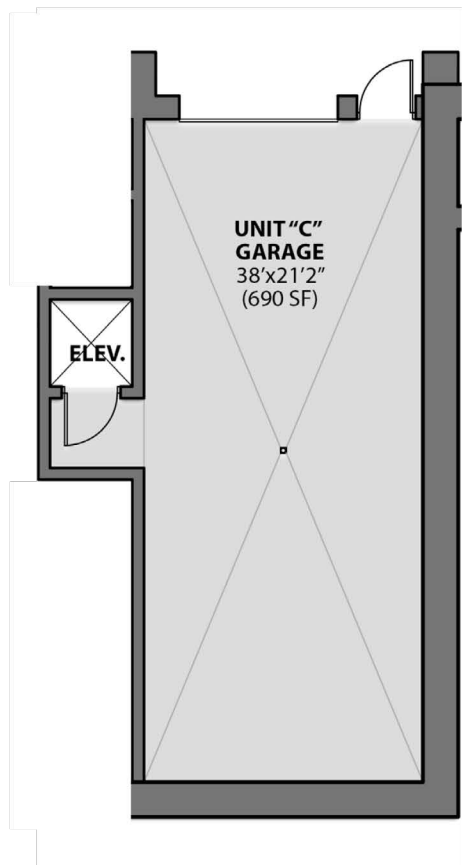

# UNIT "C"

Unit "C" Total Area 3,935 sf	
Interior	2,700 sf
Exterior	545 sf
Garage / Enclosed	690 sf

Garage Plan

Unit Plan

3d Location View - Southeast

Location Plans

**Reinhart**  
REALTORS

Lisa Stelter | 734.645.7909  
Brynn Stelter | 734.277.2531