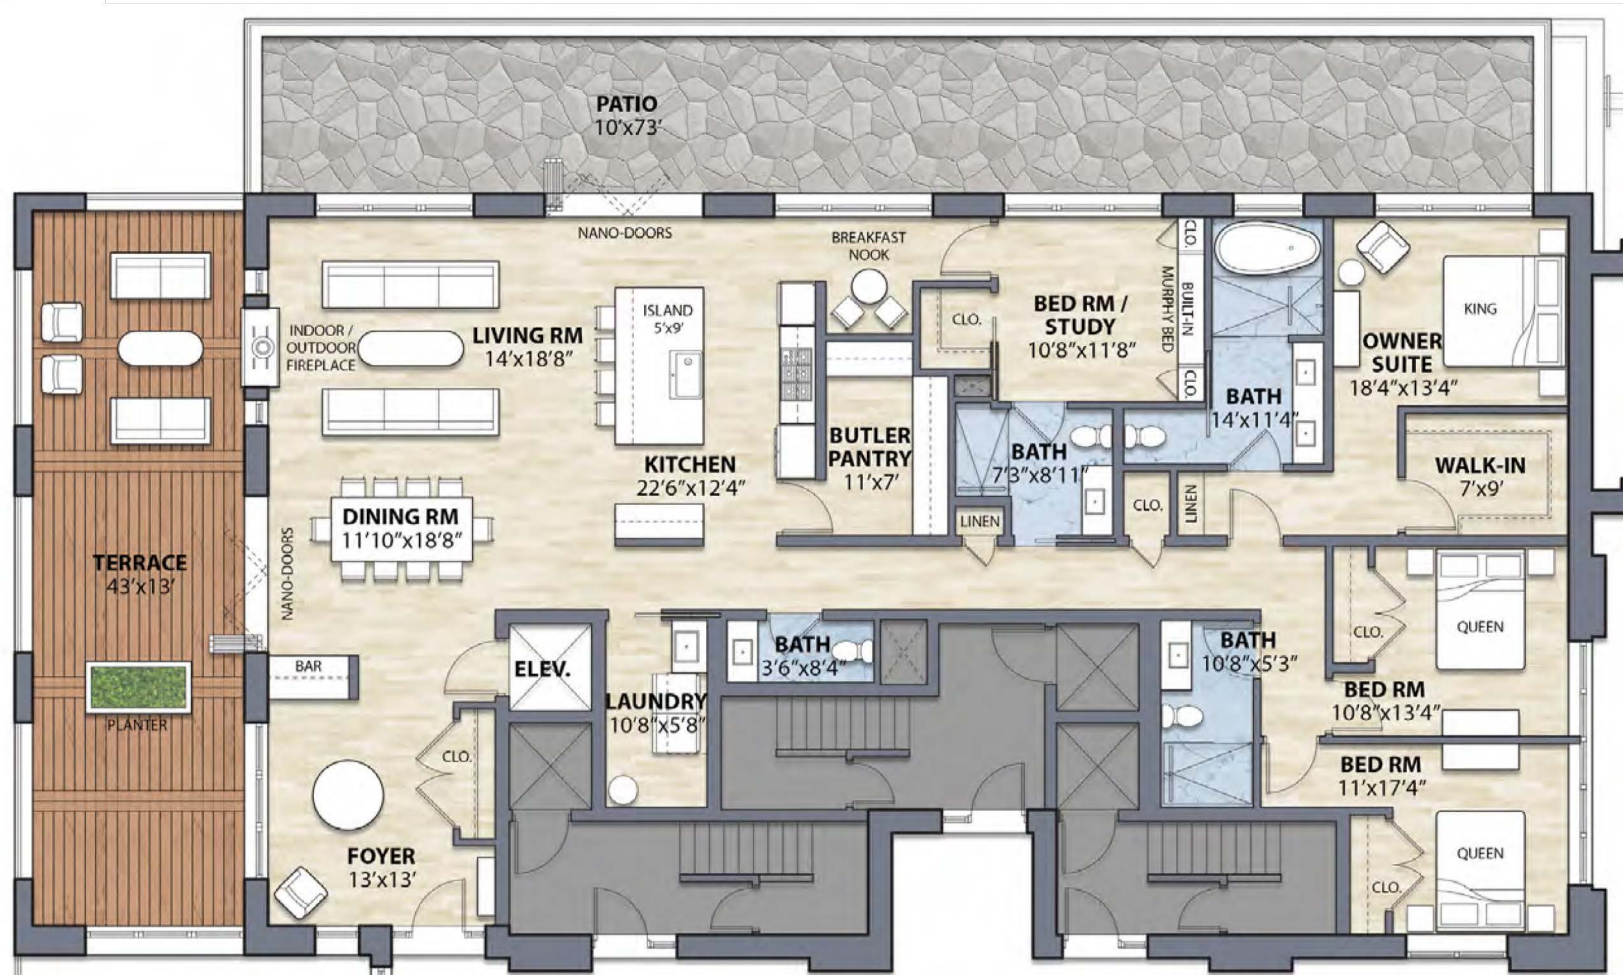

# UNIT "A"

Unit "A" Total Area	4,689 sf
Interior	2,700 sf
Exterior	1,289 sf
Garage / Enclosed	700 sf

Unit Plan

Garage Plan

Location Plans

3d Location View - Northwest

**Reinhart**  
REALTORS

Lisa Stelter | 734.645.7909  
Brynn Stelter | 734.277.2531