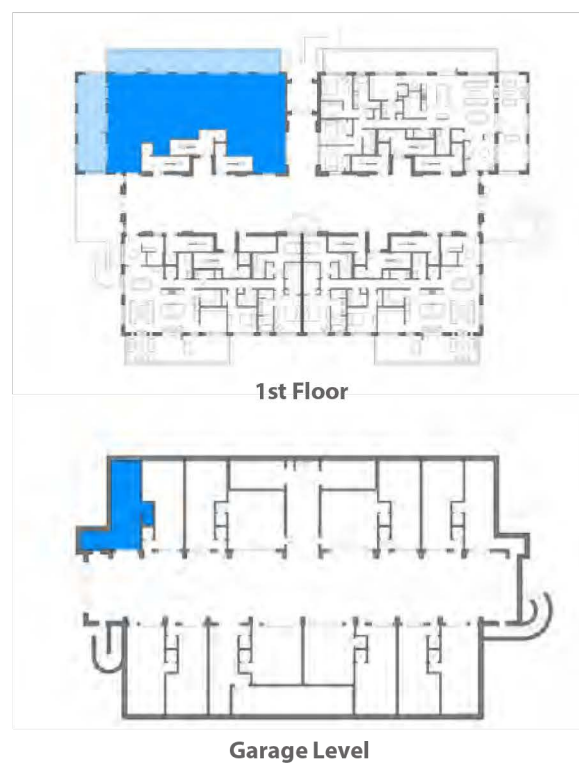

# UNIT "A"

Unit "A" Total Area	4,689 sf
Interior	2,700 sf
Exterior	1,289 sf
Garage / Enclosed	700 sf

Unit Plan

Garage Plan

Location Plans

3d Location View - Northwest

**Reinhart**  
REALTORS

Lisa Stelter | 734.645.7909  
Brynn Stelter | 734.277.2531