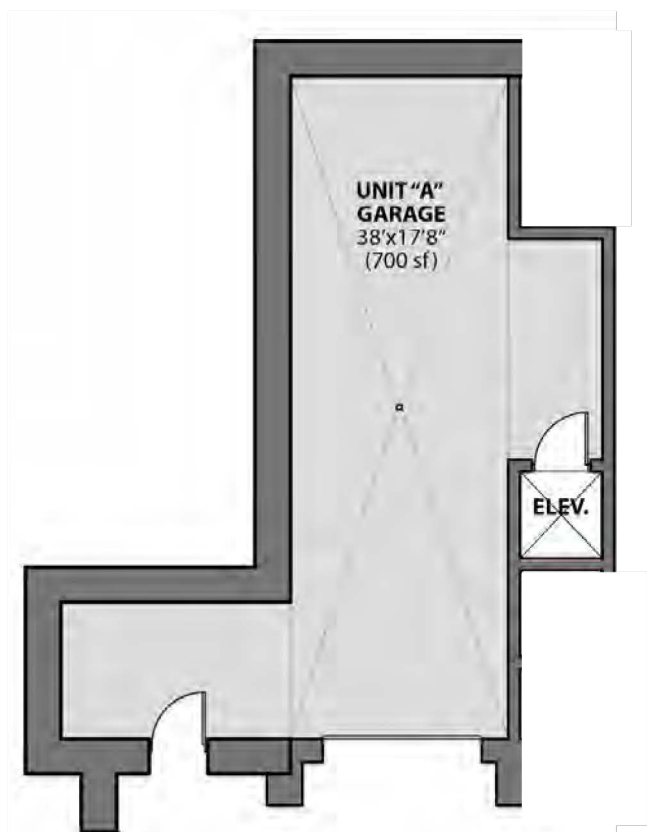

# UNIT "A"

Unit "A" Total Area	4,689 sf
Interior	2,700 sf
Exterior	1,289 sf
Garage / Enclosed	700 sf

Unit Plan

Garage Plan

Location Plans

3d Location View - Northwest

**Reinhart**  
REALTORS

Lisa Stelter | 734.645.7909  
Brynn Stelter | 734.277.2531